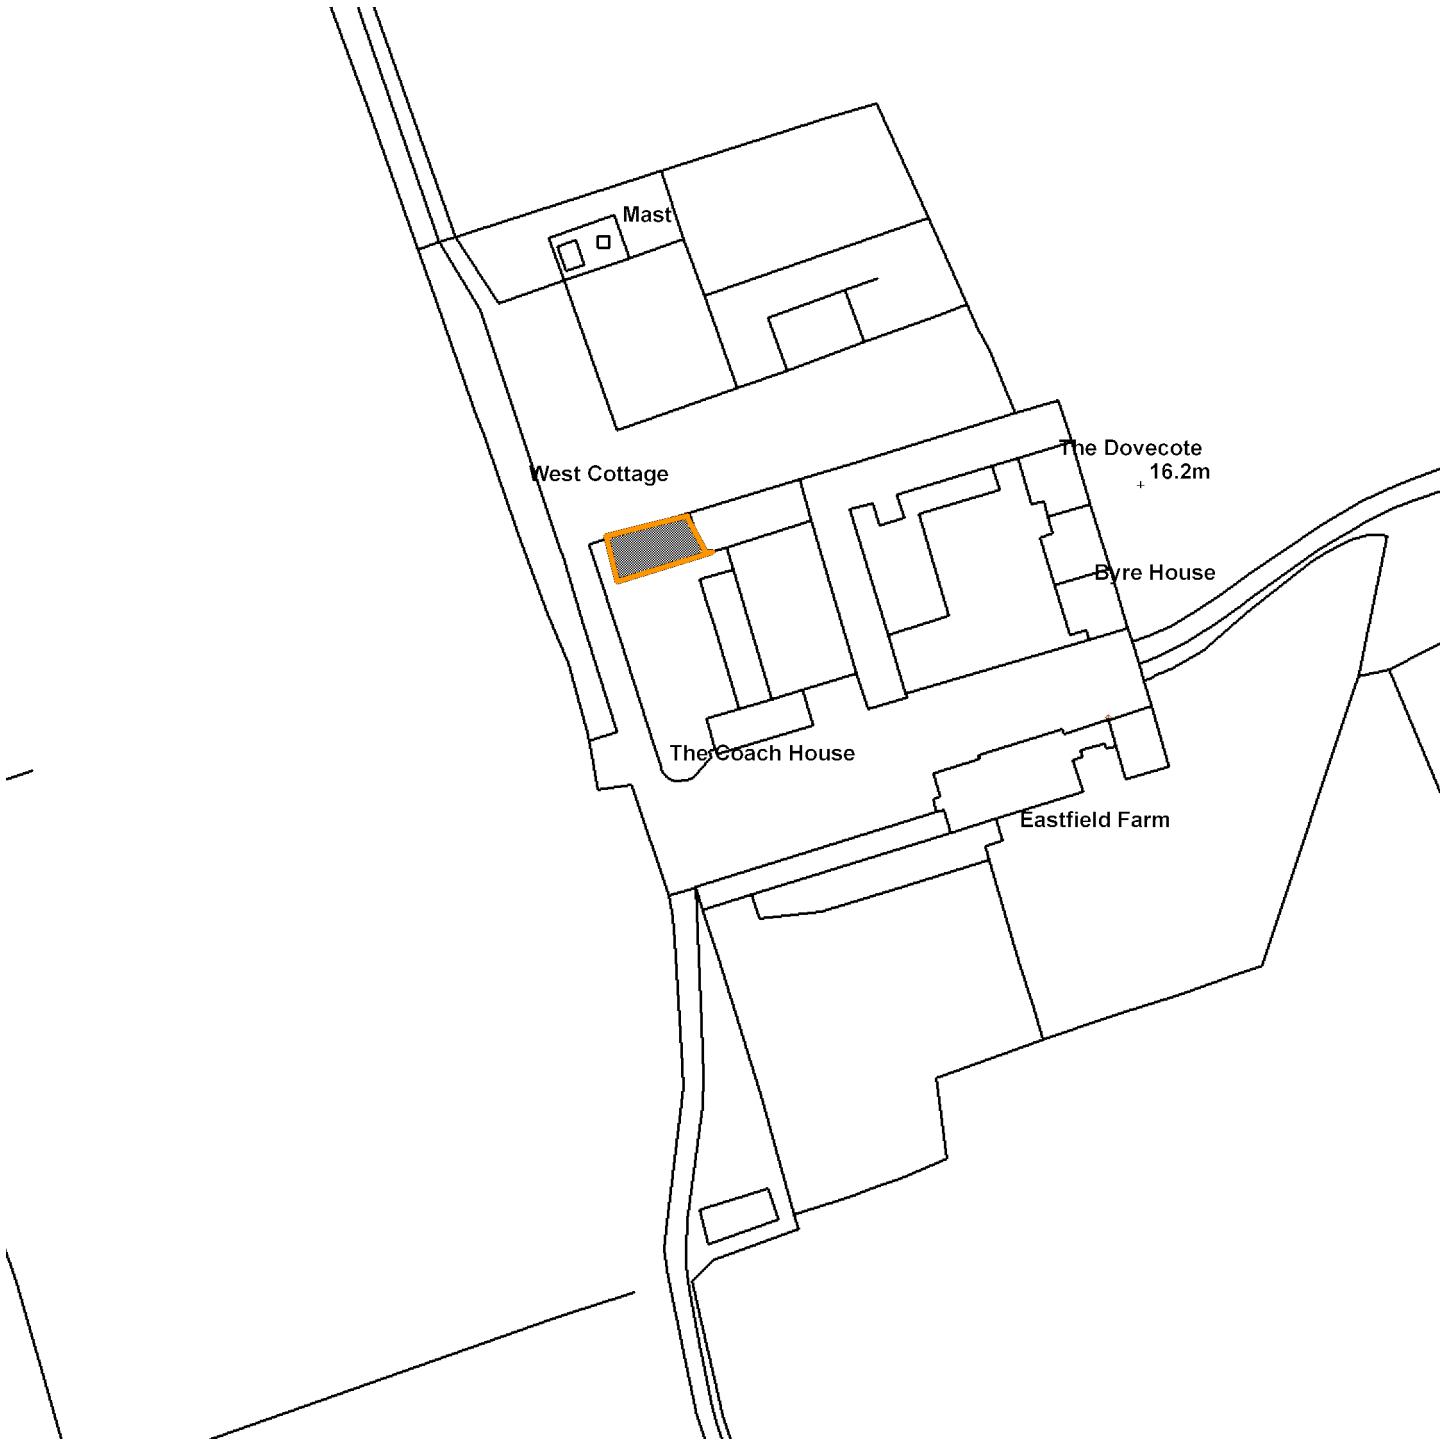

# West Cottage Eastfield Farm Moor Lane Acomb

14/02968/FUL

Scale : 1:1059

Reproduced from the Ordnance Survey map with the permission of the Controller of Her Majesty's Stationery Office © Crown Copyright 2000.

Unauthorised reproduction infringes Crown Copyright and may lead to prosecution or civil proceedings.

<b>Organisation</b>	CYC
<b>Department</b>	Not Set
<b>Comments</b>	Site Plan
<b>Date</b>	02 June 2015
<b>SLA Number</b>	Not Set